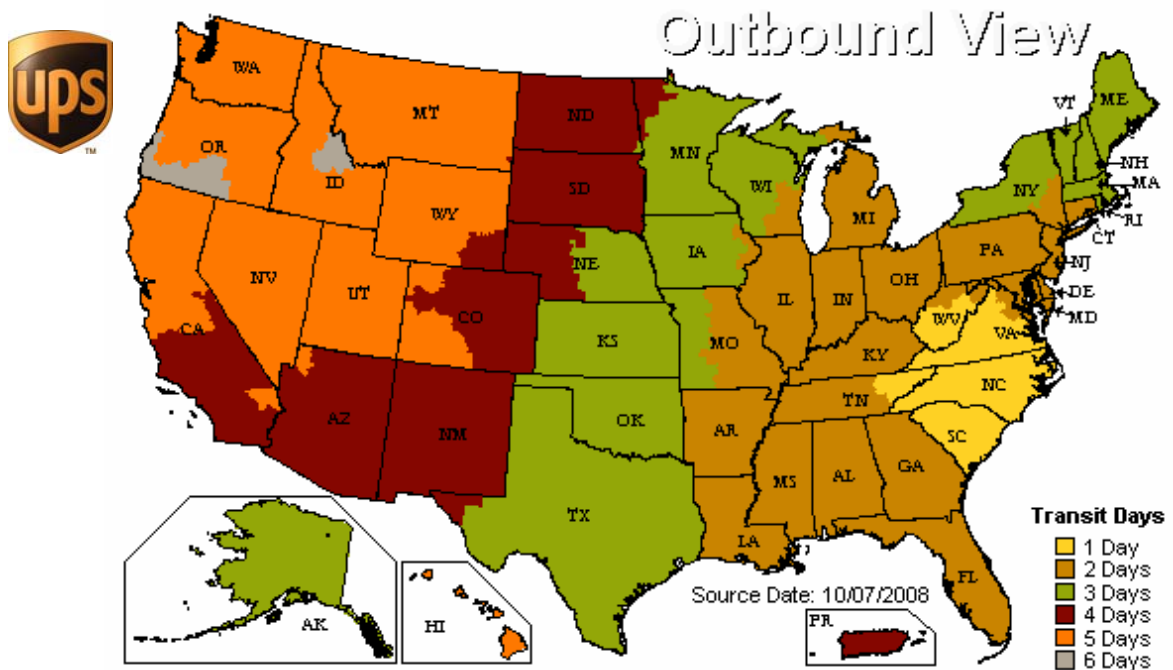

GROUND TRANSIT MAPS

Atlanta, GA

GROUND TRANSIT MAPS

Columbia, SC

■ 1 Day ■ 2 Days ■ 3 Days ■ 4 Days ■ 5 Days ■ 6 Days ■ 7+ Days

Transit Days

- 1 Day
- 2 Days
- 3 Days
- 4 Days
- 5 Days
- 6 Days

GROUND TRANSIT MAPS

Greensboro, NC

GROUND TRANSIT MAPS

Greenville, SC