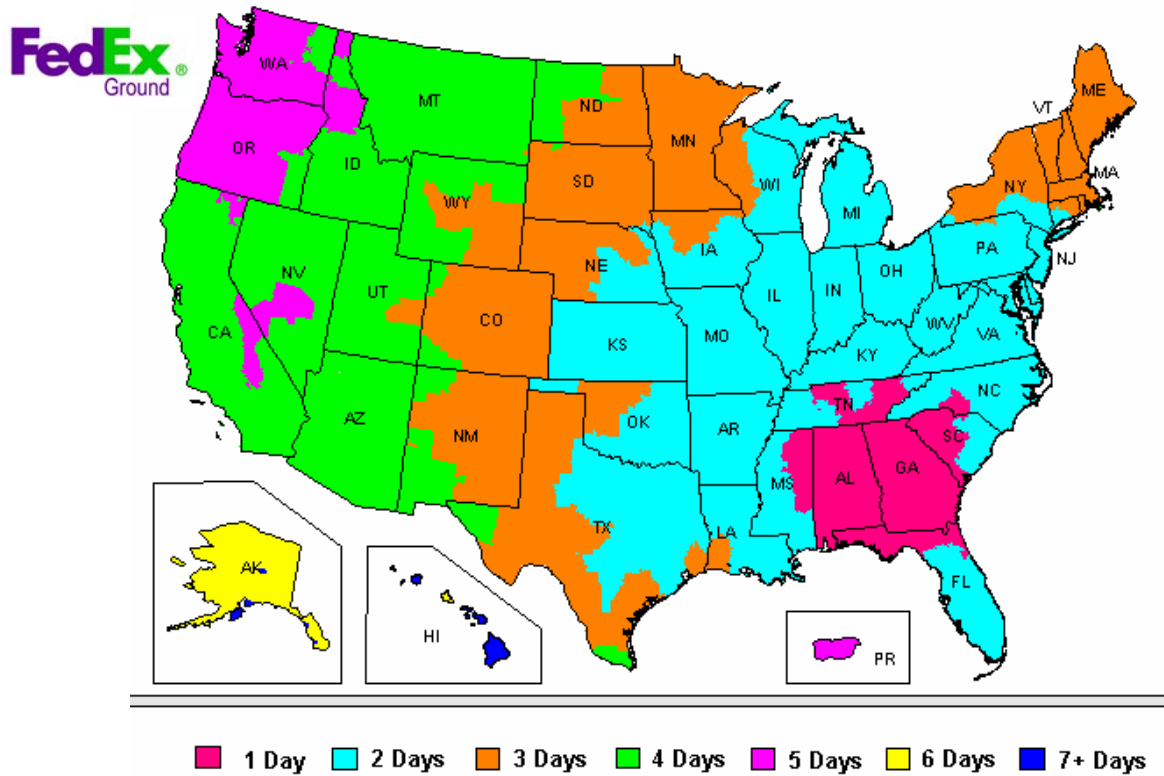

GROUND TRANSIT MAPS

Atlanta, GA

GROUND TRANSIT MAPS

Columbia, SC

■ 1 Day ■ 2 Days ■ 3 Days ■ 4 Days ■ 5 Days ■ 6 Days ■ 7+ Days

Transit Days

- 1 Day
- 2 Days
- 3 Days
- 4 Days
- 5 Days
- 6 Days

GROUND TRANSIT MAPS

Greensboro, NC

GROUND TRANSIT MAPS

Greenville, SC