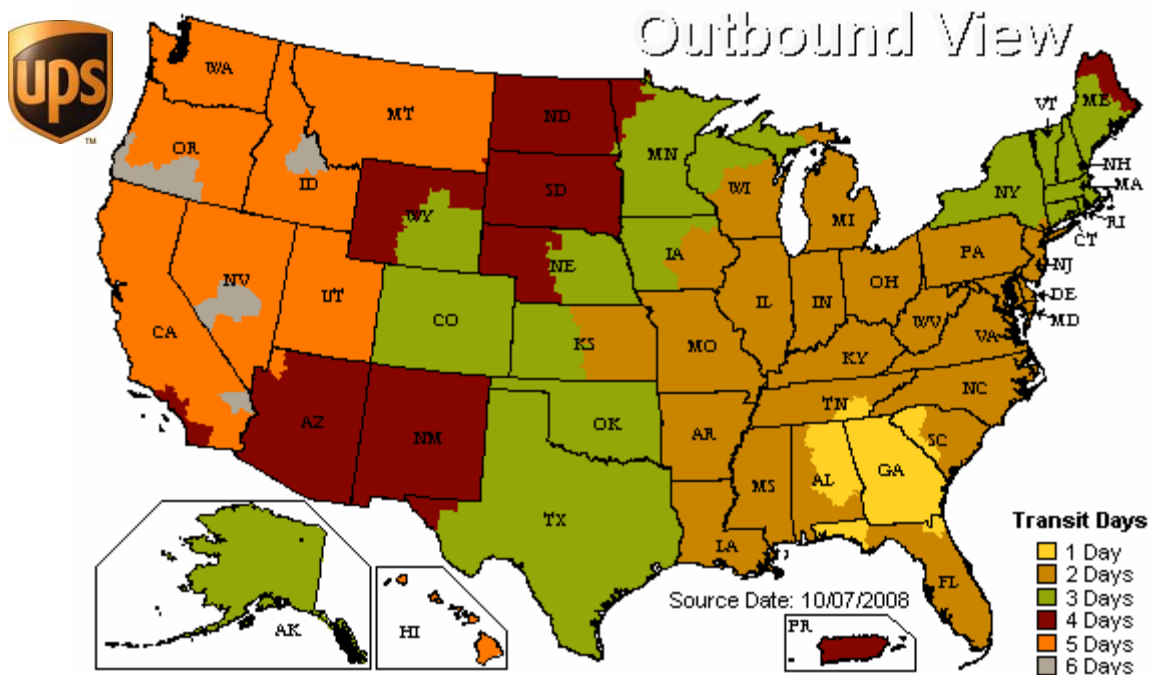

GROUND TRANSIT MAPS

Atlanta, GA

GROUND TRANSIT MAPS

Columbia, SC

■ 1 Day ■ 2 Days ■ 3 Days ■ 4 Days ■ 5 Days ■ 6 Days ■ 7+ Days

Transit Days

- 1 Day
- 2 Days
- 3 Days
- 4 Days
- 5 Days
- 6 Days

GROUND TRANSIT MAPS

Greensboro, NC

GROUND TRANSIT MAPS

Greenville, SC