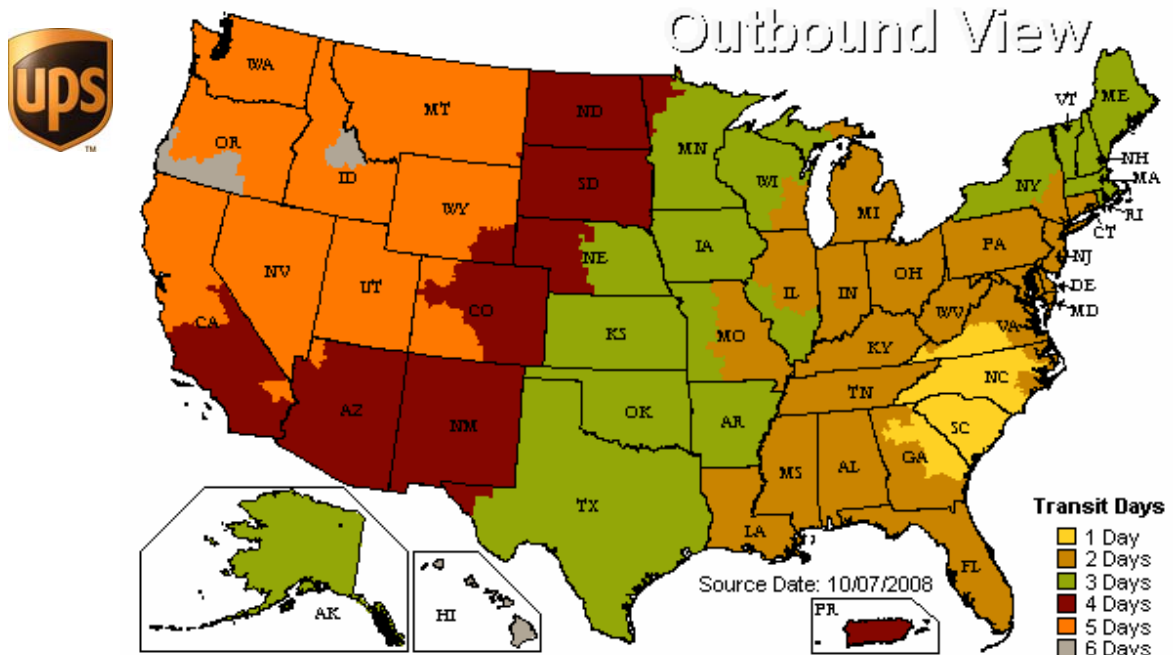

GROUND TRANSIT MAPS

Atlanta, GA

GROUND TRANSIT MAPS

Columbia, SC

■ 1 Day ■ 2 Days ■ 3 Days ■ 4 Days ■ 5 Days ■ 6 Days ■ 7+ Days

Transit Days

- 1 Day
- 2 Days
- 3 Days
- 4 Days
- 5 Days
- 6 Days

GROUND TRANSIT MAPS

Greensboro, NC

GROUND TRANSIT MAPS

Greenville, SC