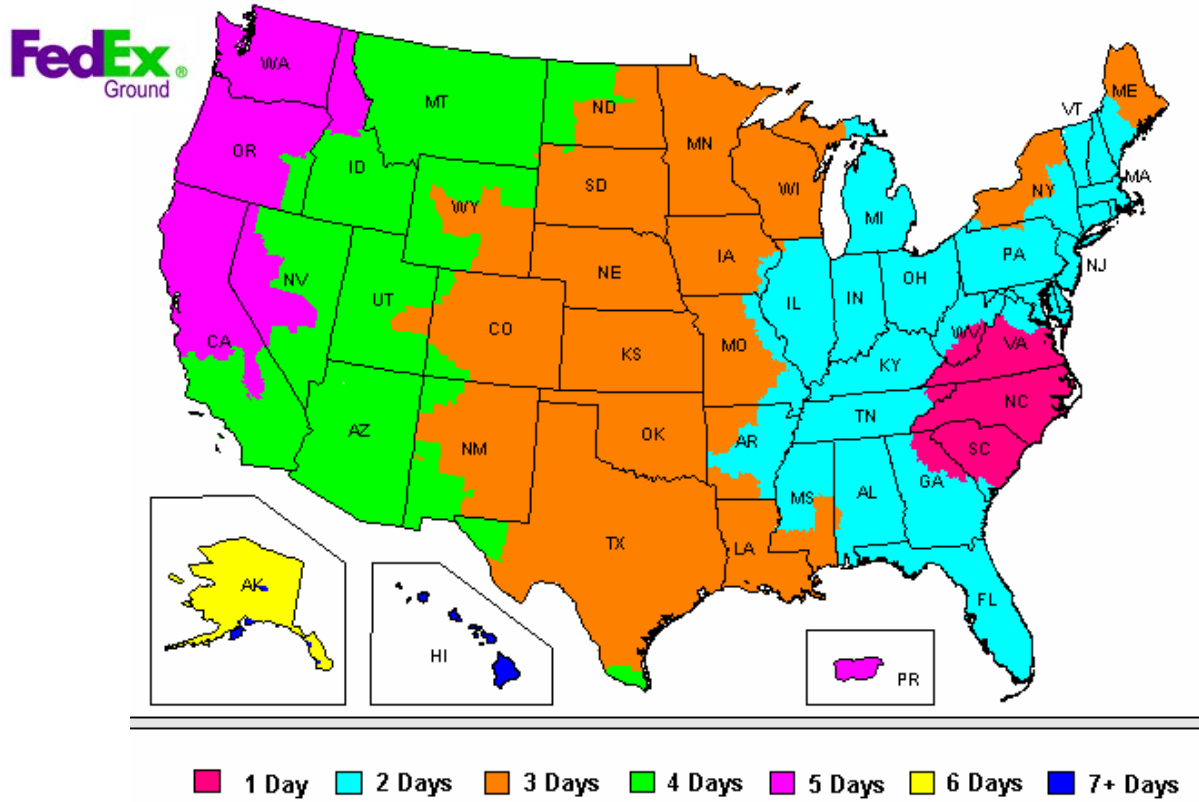

GROUND TRANSIT MAPS

Atlanta, GA

GROUND TRANSIT MAPS

Columbia, SC

■ 1 Day ■ 2 Days ■ 3 Days ■ 4 Days ■ 5 Days ■ 6 Days ■ 7+ Days

Transit Days

- 1 Day
- 2 Days
- 3 Days
- 4 Days
- 5 Days
- 6 Days

GROUND TRANSIT MAPS

Greensboro, NC

GROUND TRANSIT MAPS

Greenville, SC