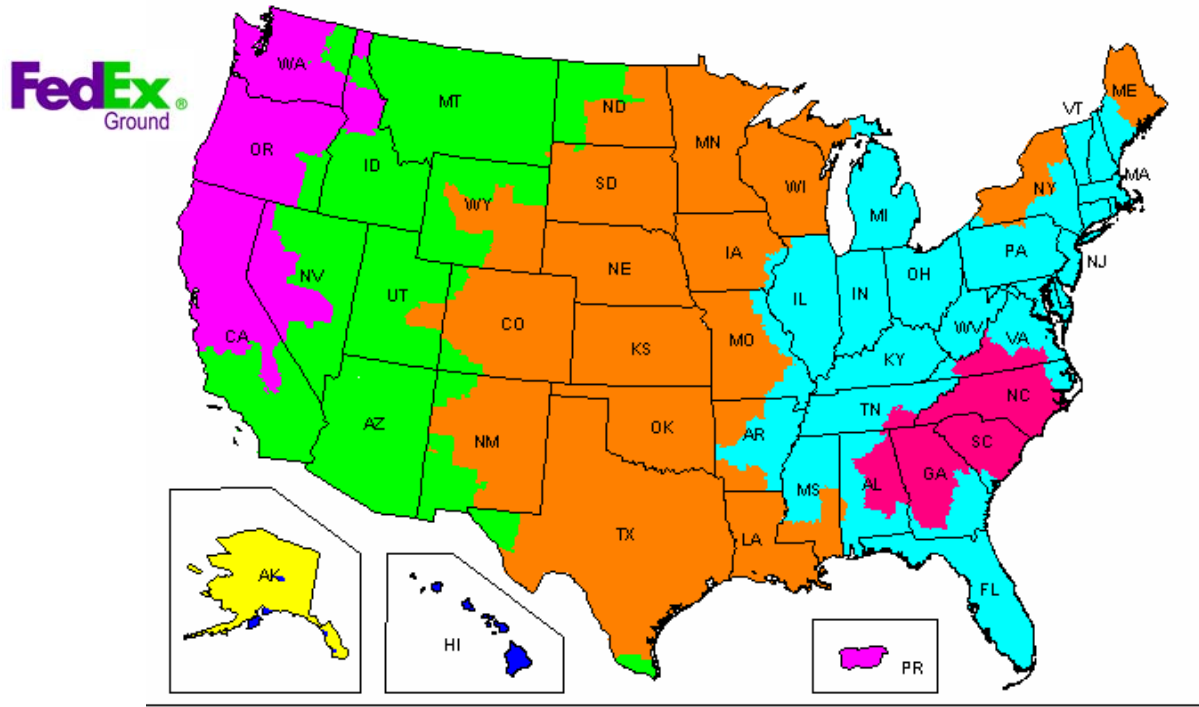

GROUND TRANSIT MAPS

Atlanta, GA

GROUND TRANSIT MAPS

Columbia, SC

■ 1 Day ■ 2 Days ■ 3 Days ■ 4 Days ■ 5 Days ■ 6 Days ■ 7+ Days

Transit Days

- 1 Day
- 2 Days
- 3 Days
- 4 Days
- 5 Days
- 6 Days

GROUND TRANSIT MAPS

Greensboro, NC

GROUND TRANSIT MAPS

Greenville, SC